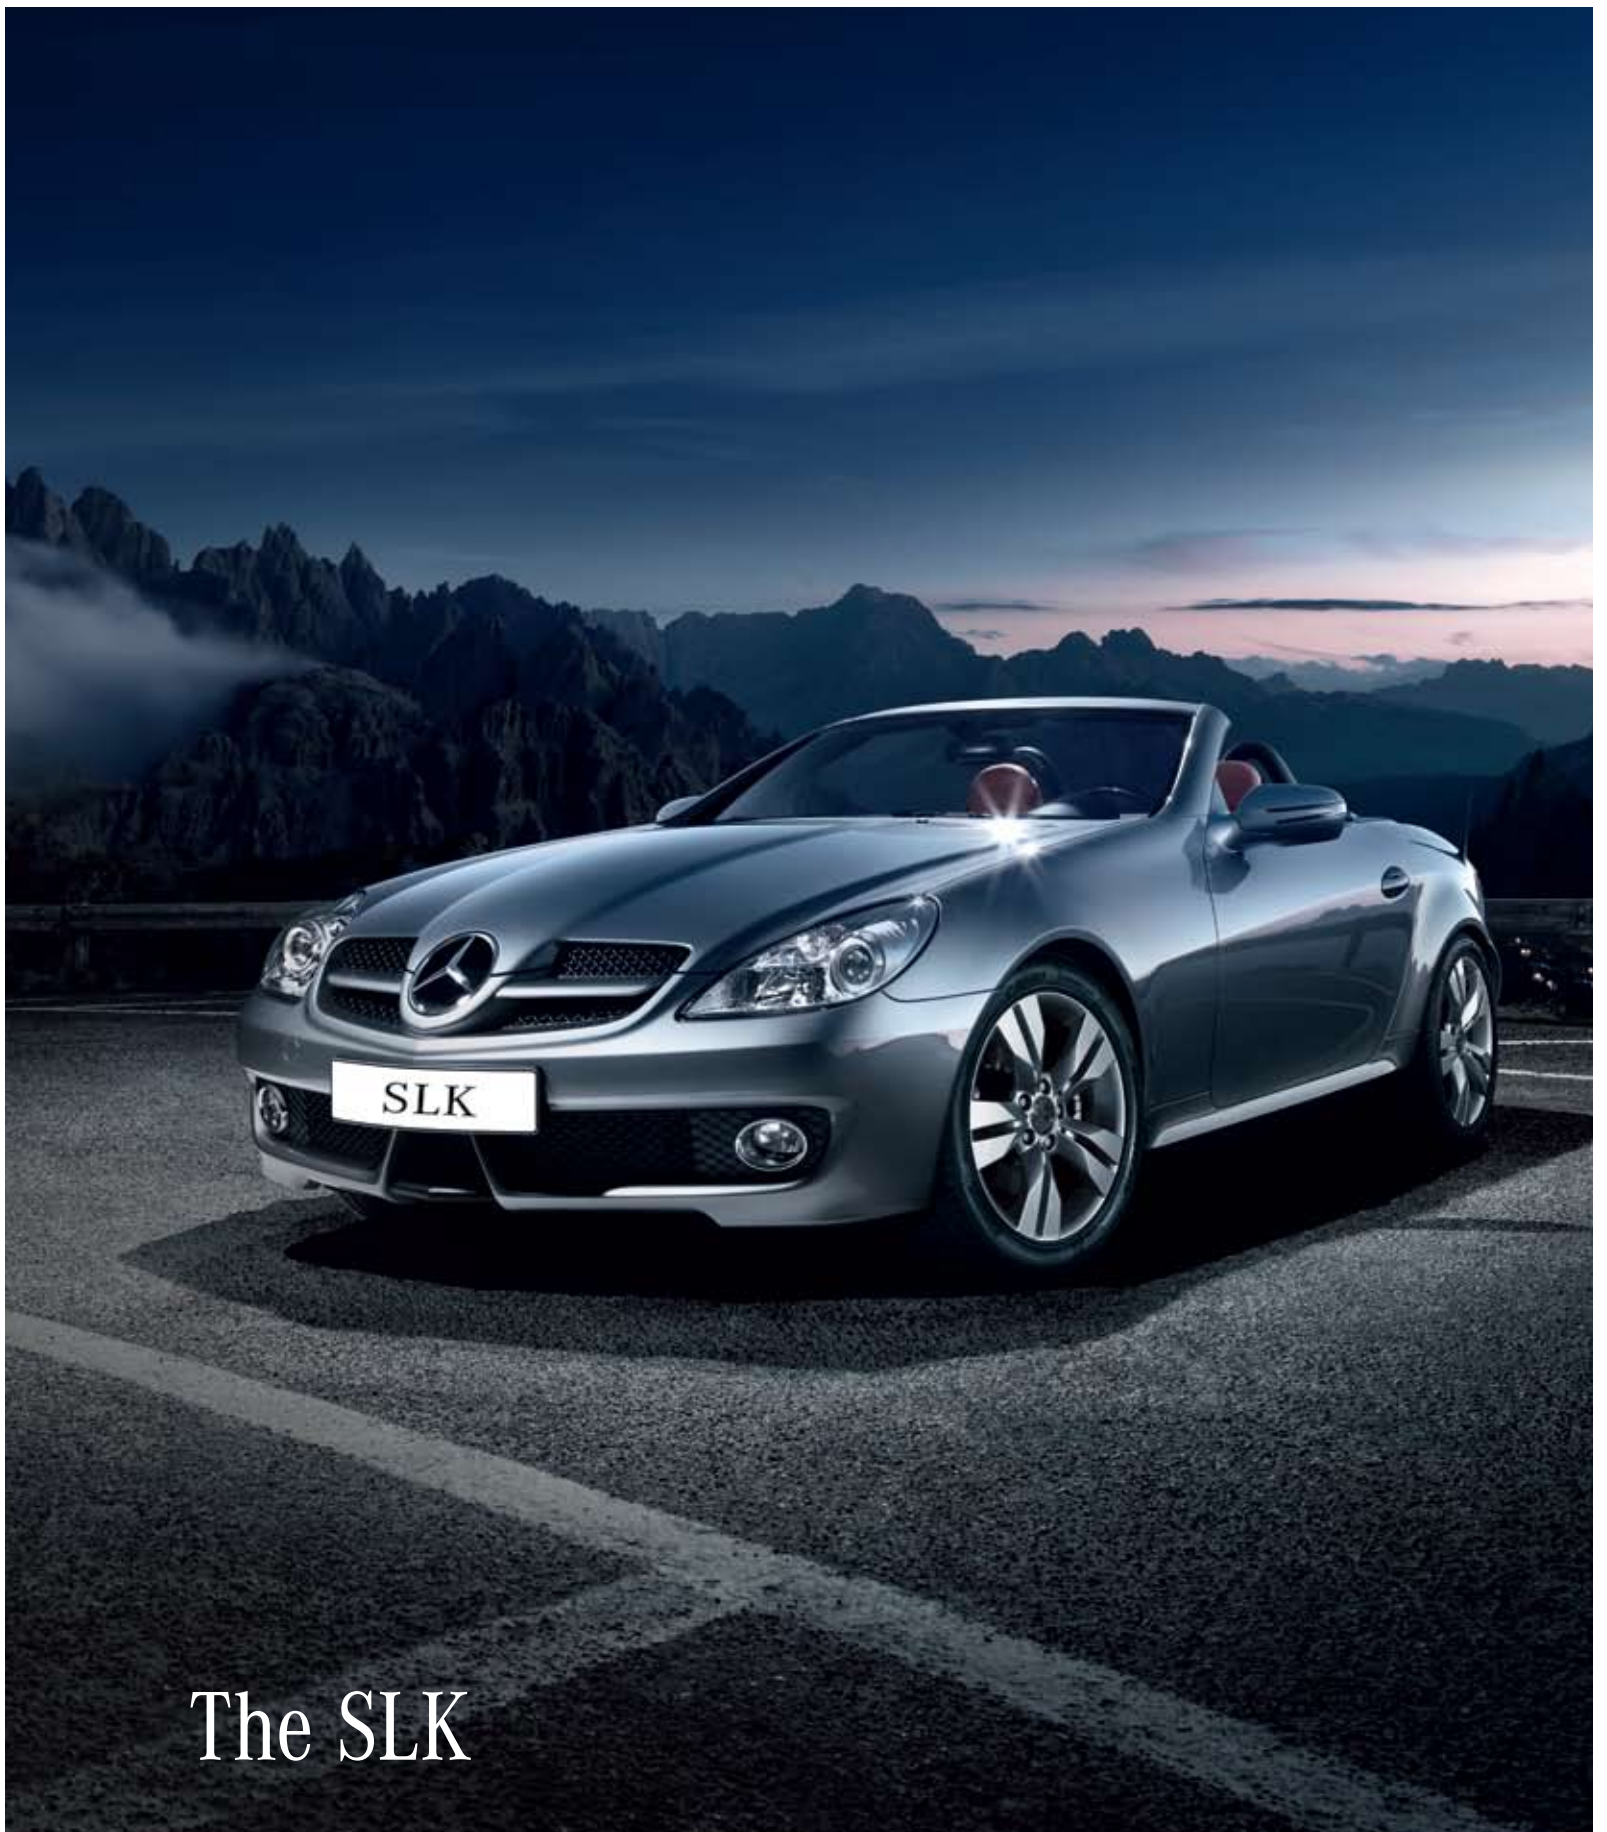

## The SLK

The new generation SLK rarely stands still. The new high-rev SLK 350 Sports engine comes with improved performance of 224 kw/305 hp, while being conscious of the environment - fuel consumption has been reduced by 1.1 litre/100km. For an extra dose of sportiness, the new direct steering system is equipped with a steering angle-sensitive ratio that increases agility while reducing the number of turns necessary for parking.