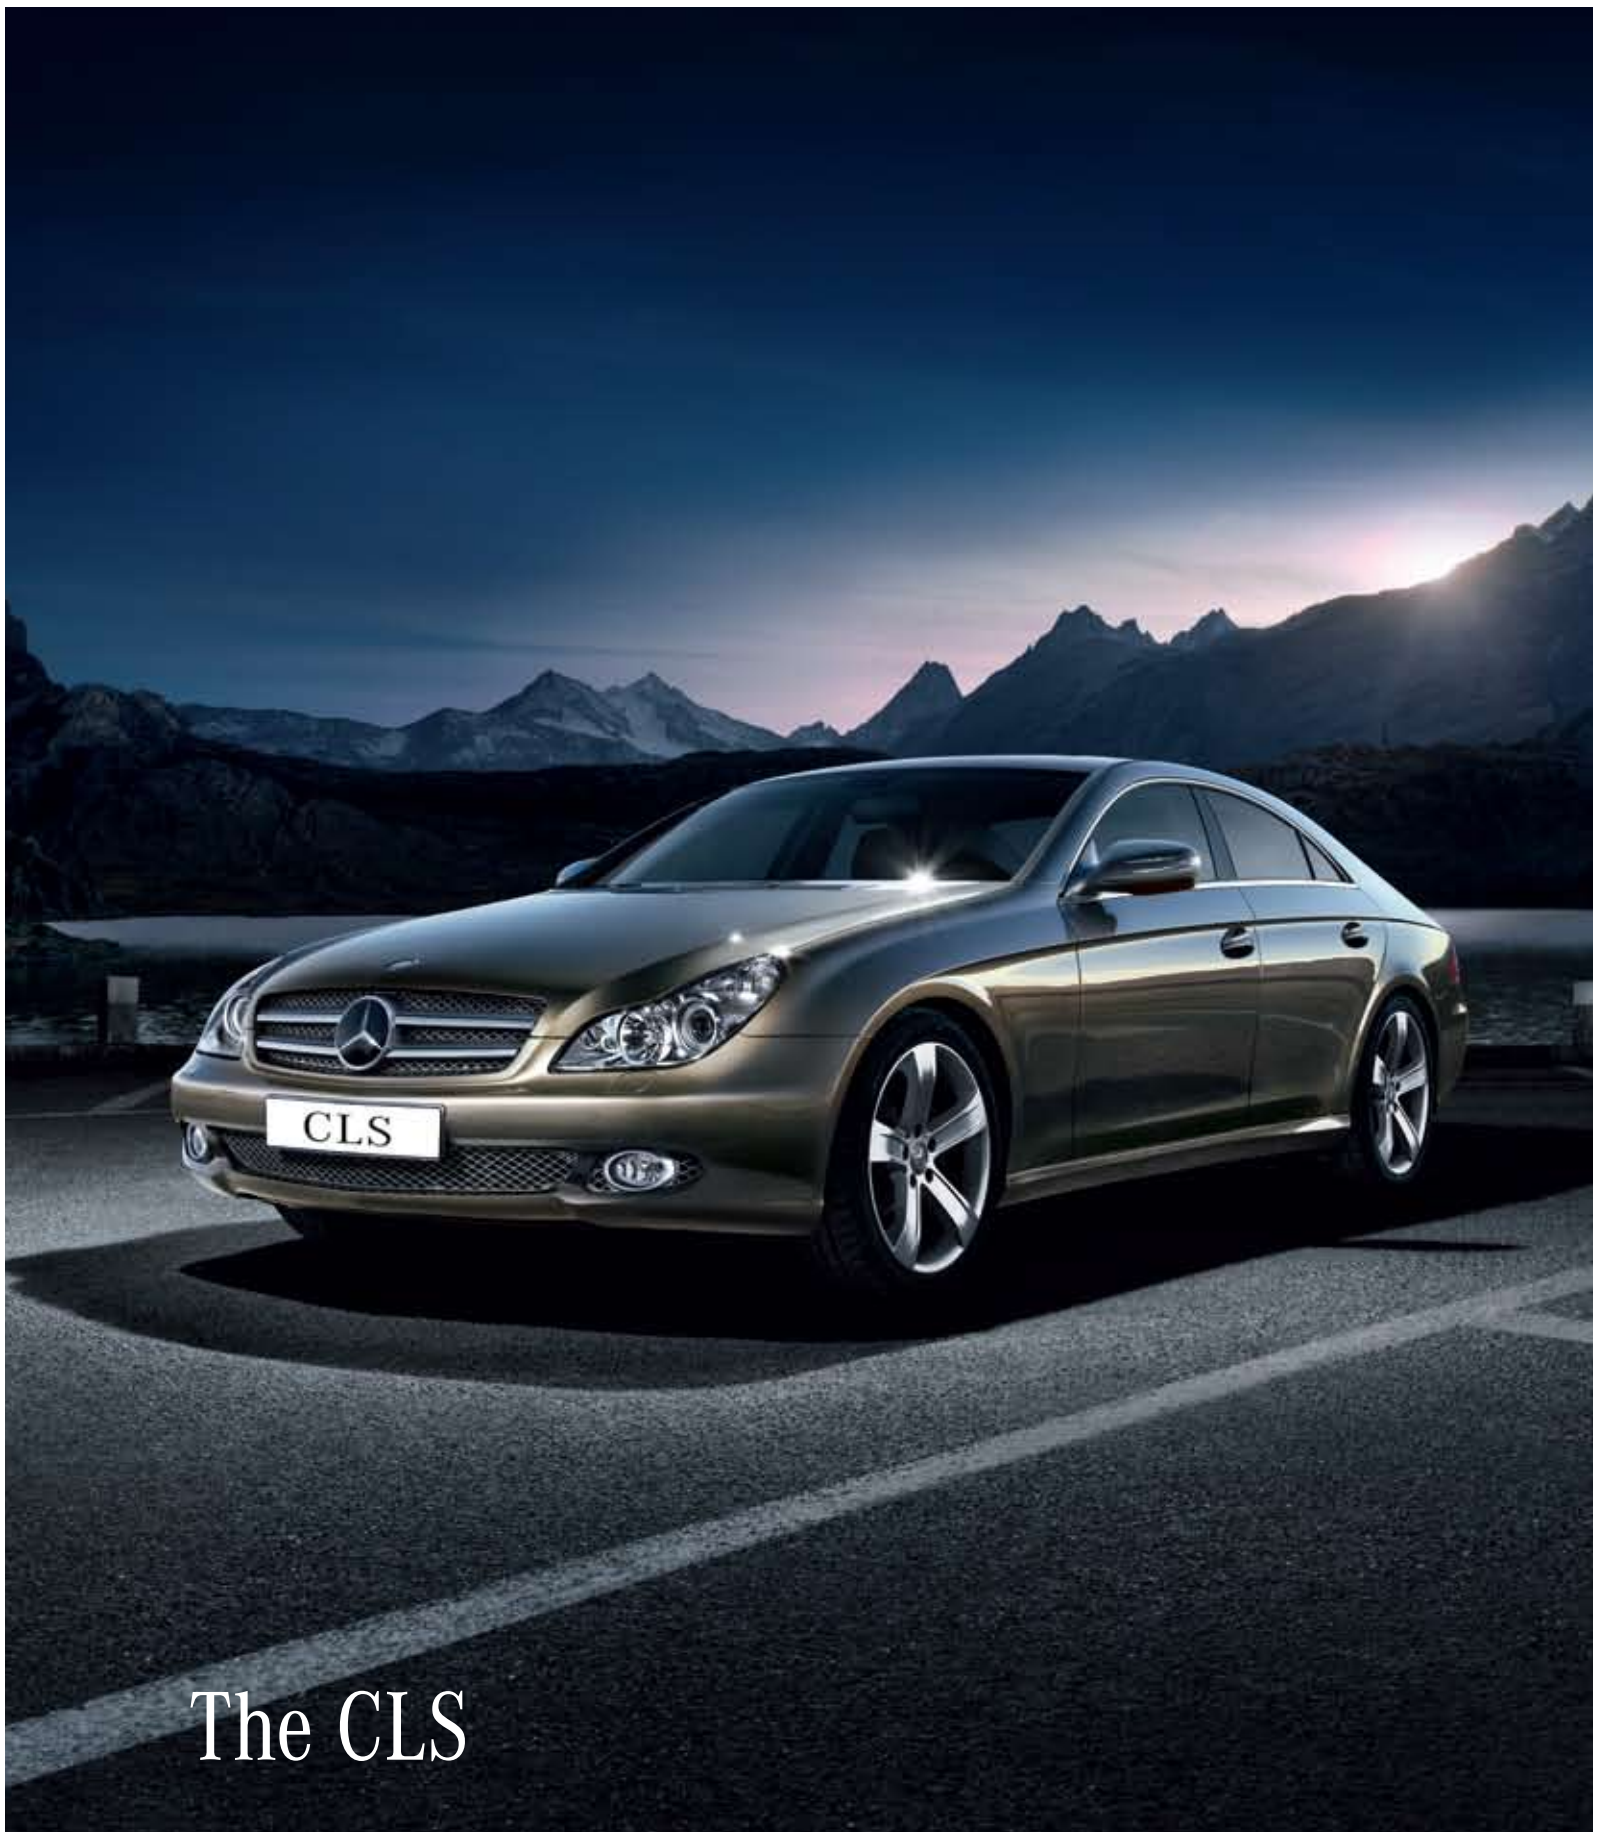

## The CLS

One look at the newly enhanced CLS and you're hooked. Once you've been charmed by its looks, run your fingers along the smooth leather finishing and elegant chestnut wood trim. Indulge in the aesthetics of the instrument cluster, designed with a chiselled backplate surface and complemented by white dials and gauges. It doesn't end there. The new 3-spoke steering wheel with decorative matte chrome highlights will ensure you fall truly in love with the CLS.