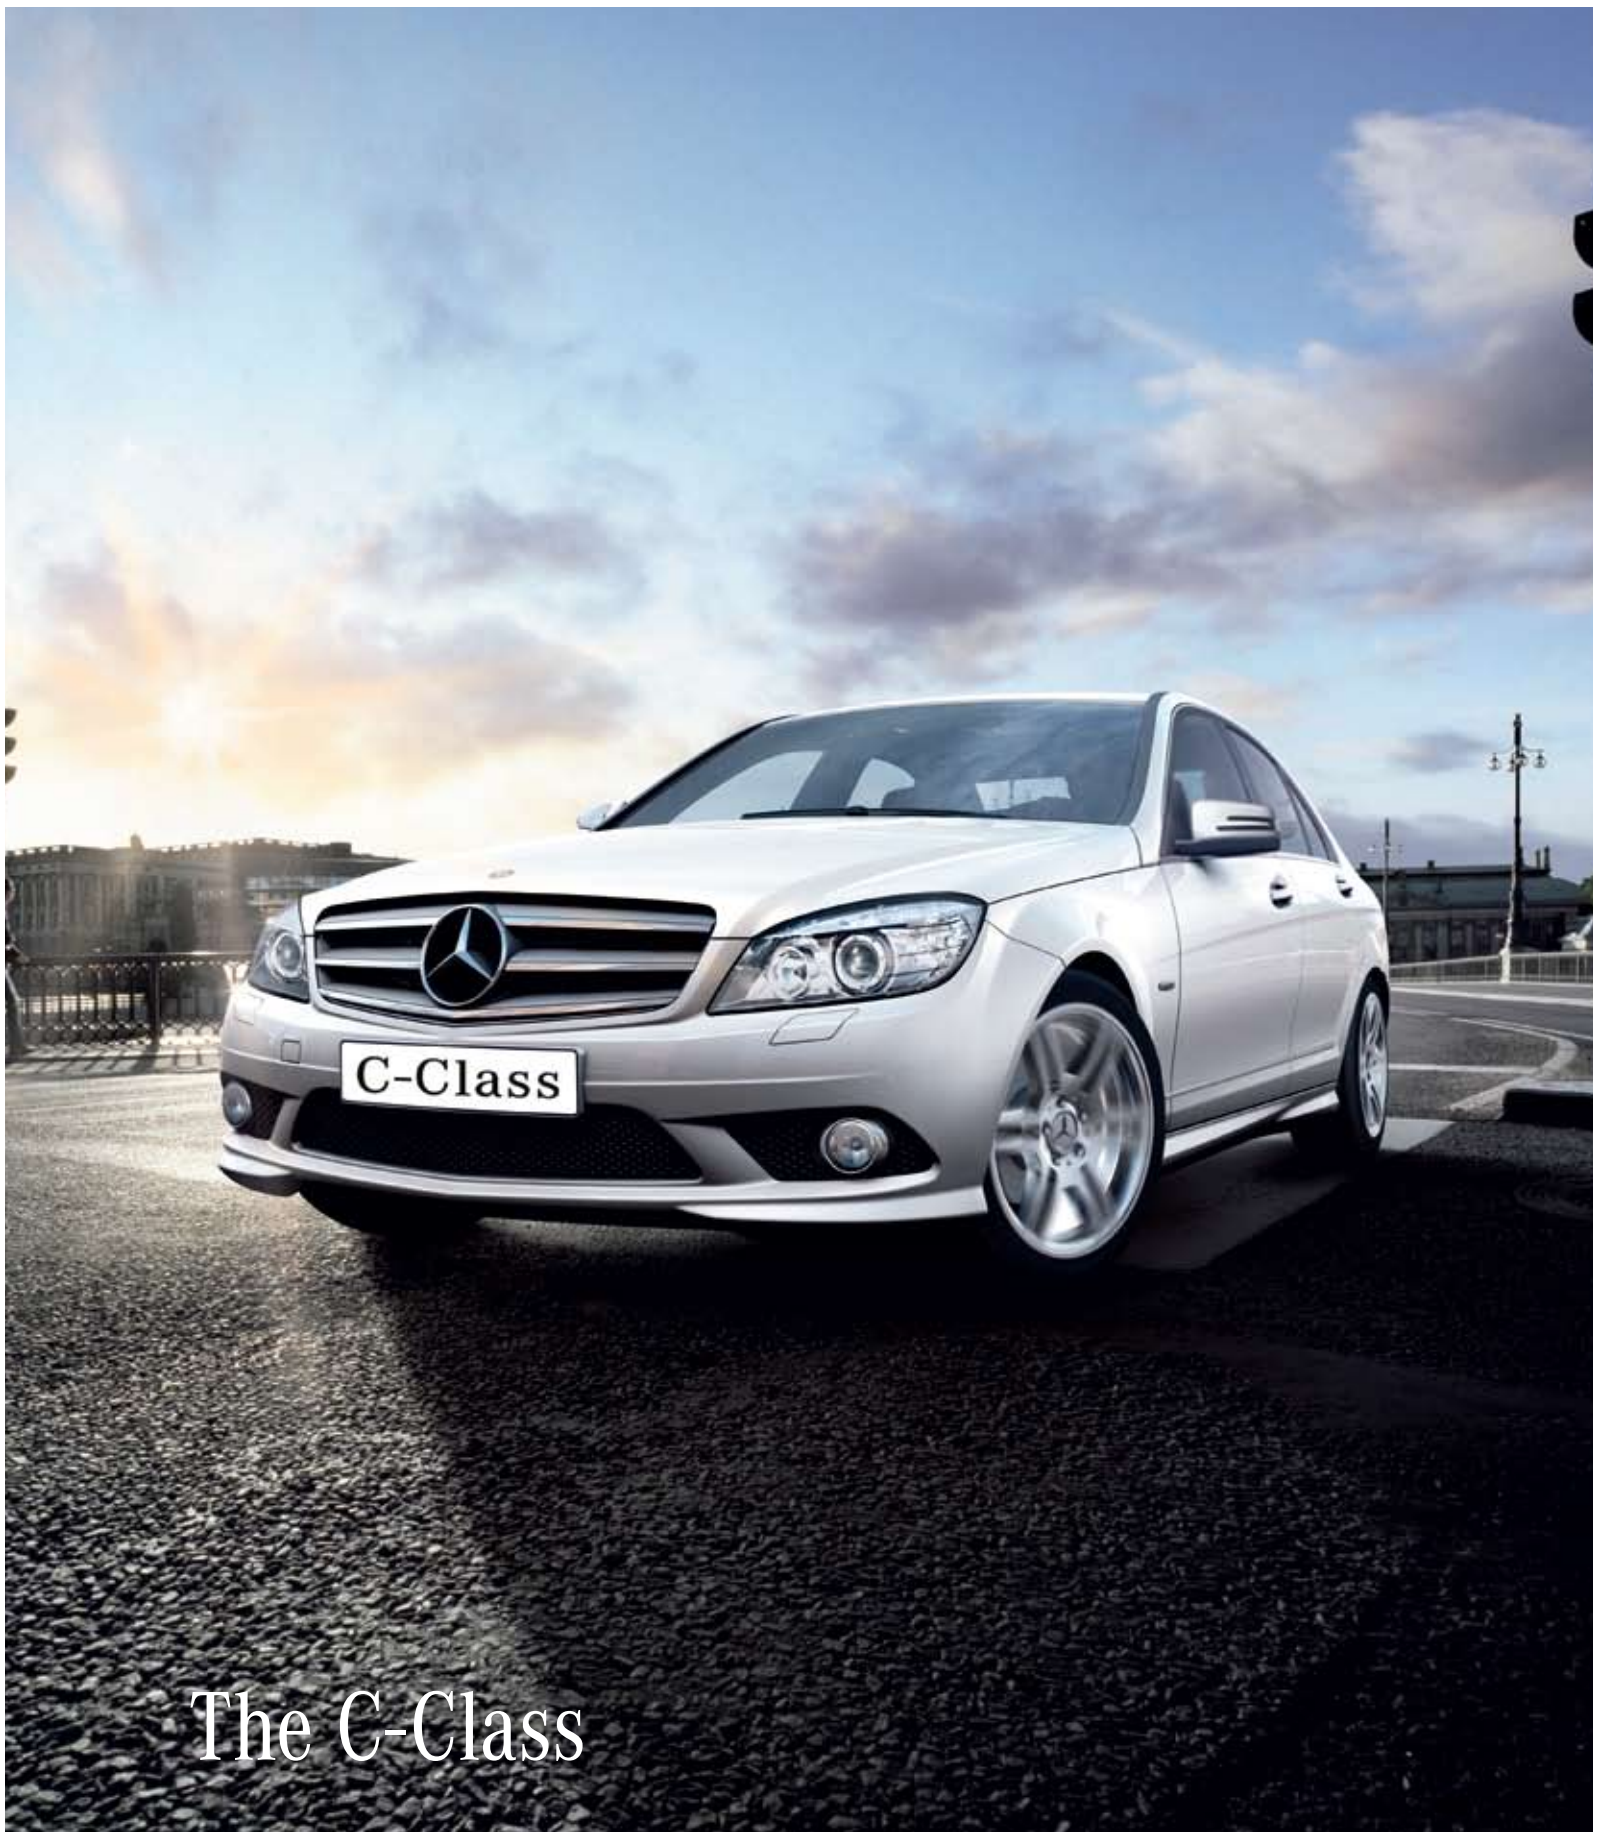

The C-Class

The new C-Class offers supreme comfort and good looks. AGILITY CONTROL features variable dampers that respond to road conditions for a sublime ride. The optional DYNAMIC HANDLING package has a sports mode for dynamism at the push of a button, and a Bluetooth interface with hands-free comes standard. Completely redesigned, inside and out, the new C-Class embodies agility at your command.

Available models:

- C 180 CGI
- C 200 CGI
- C 250 CGI
- C 300
- C 350
- C 63 AMG