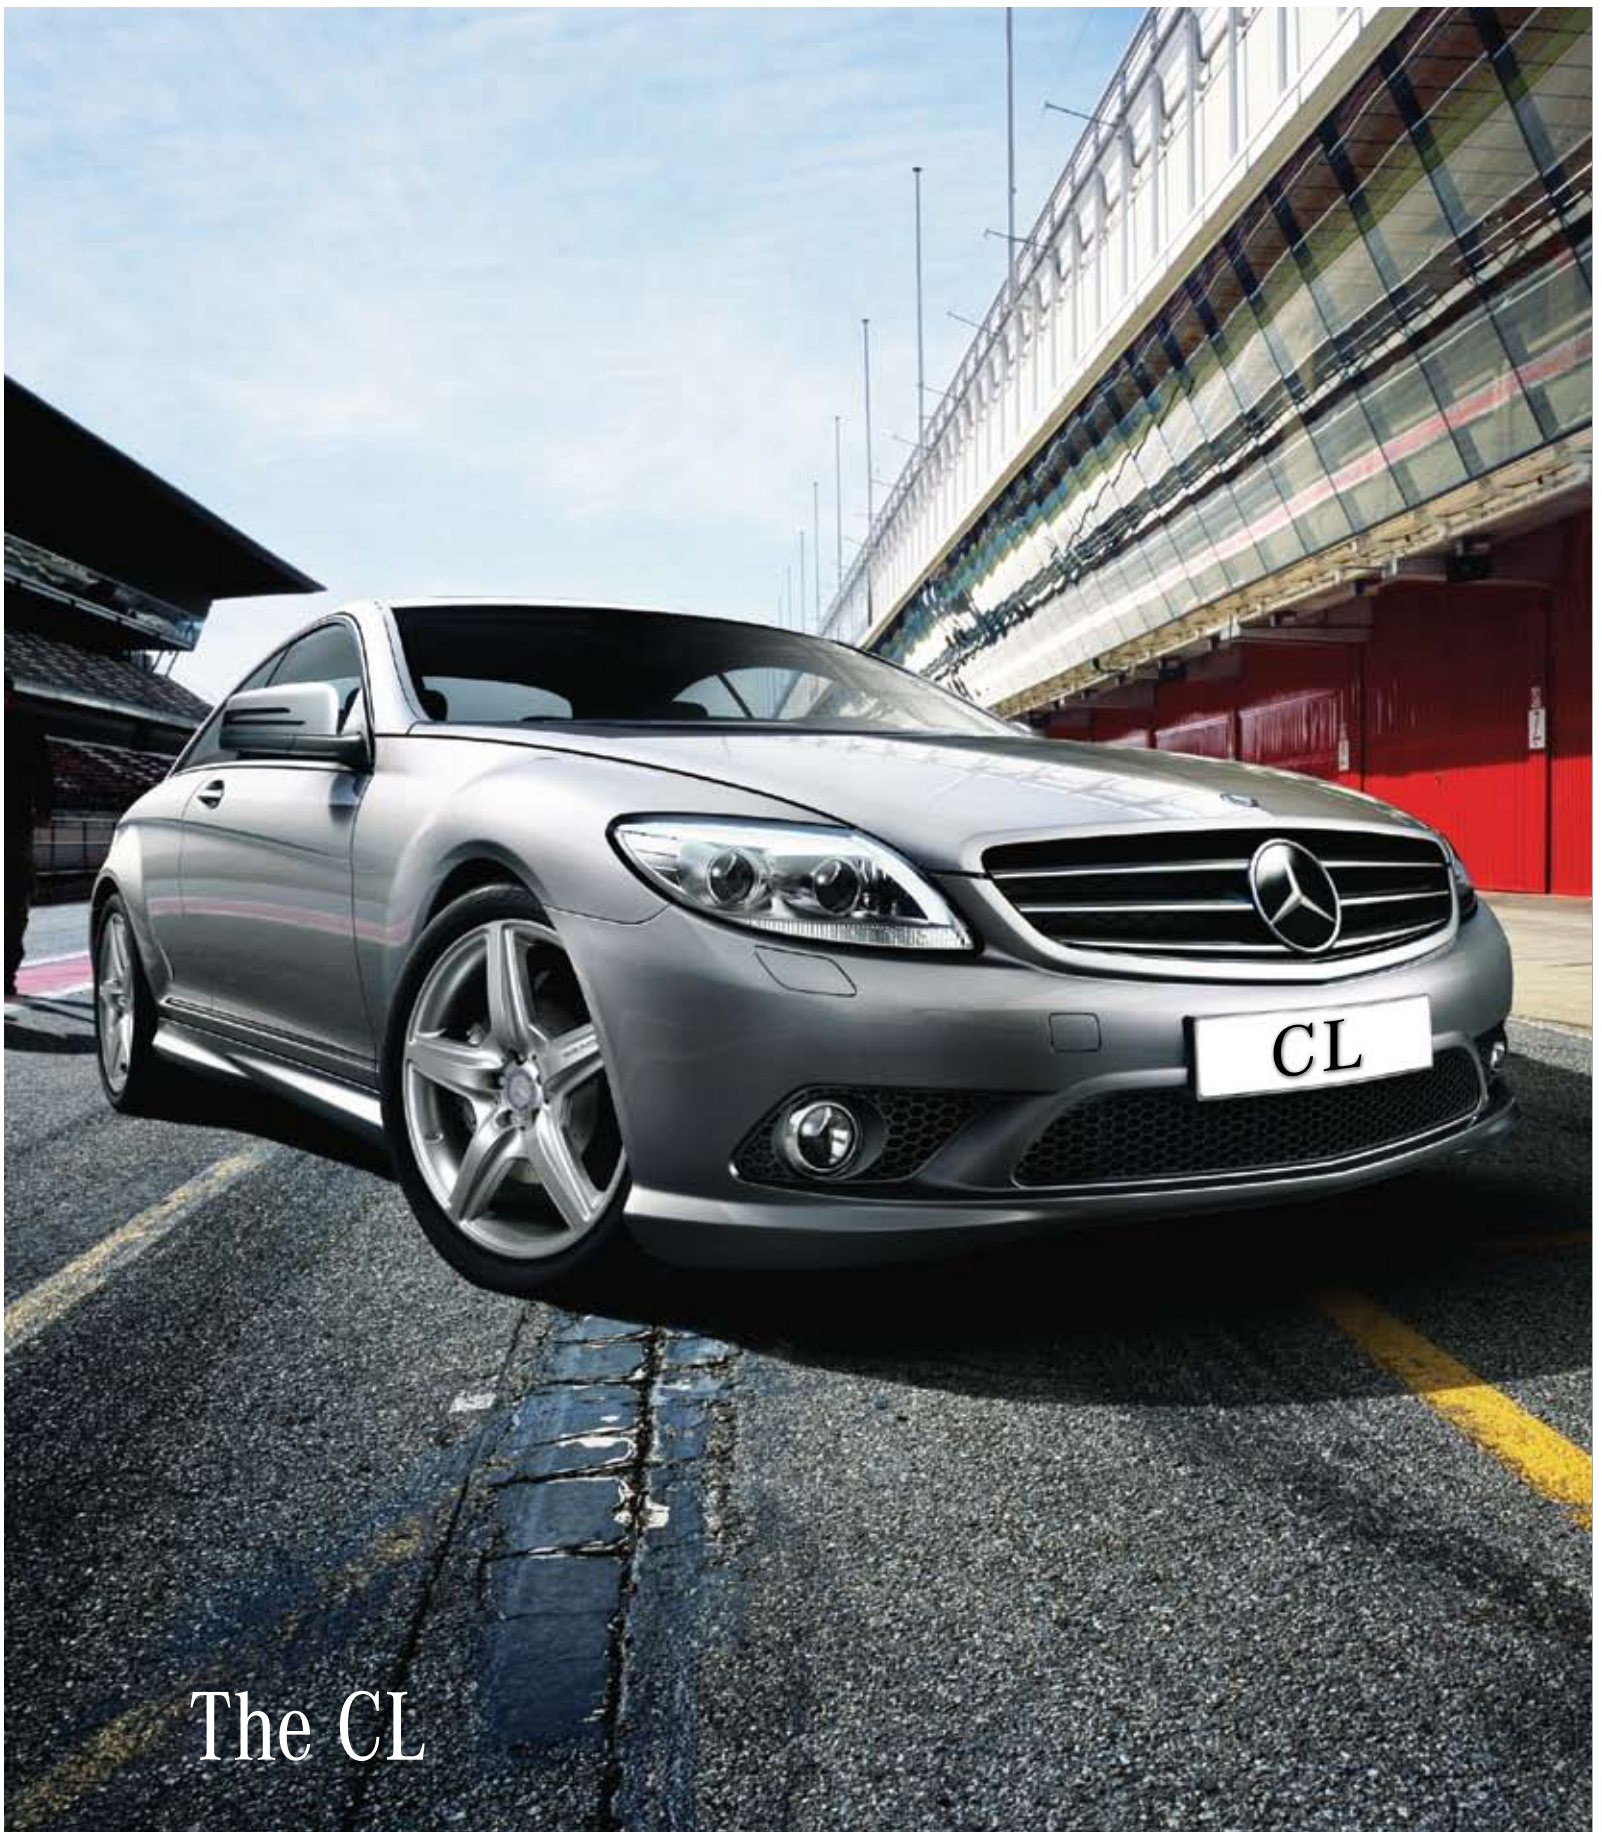

The CL

The CL is the epitome of exclusivity. This 2-door coupé with its powerful design boasts a distinctly elegant interior with a truly impeccable feel, along with a wealth of details and a vast array of individualisation options. The precise workmanship lends the interior an exclusive handcrafted character. The CL exudes prodigious power combined with virtuoso individuality.

Available models:

- CL 500
- CL 600
- CL 63 AMG
- CL 65 AMG