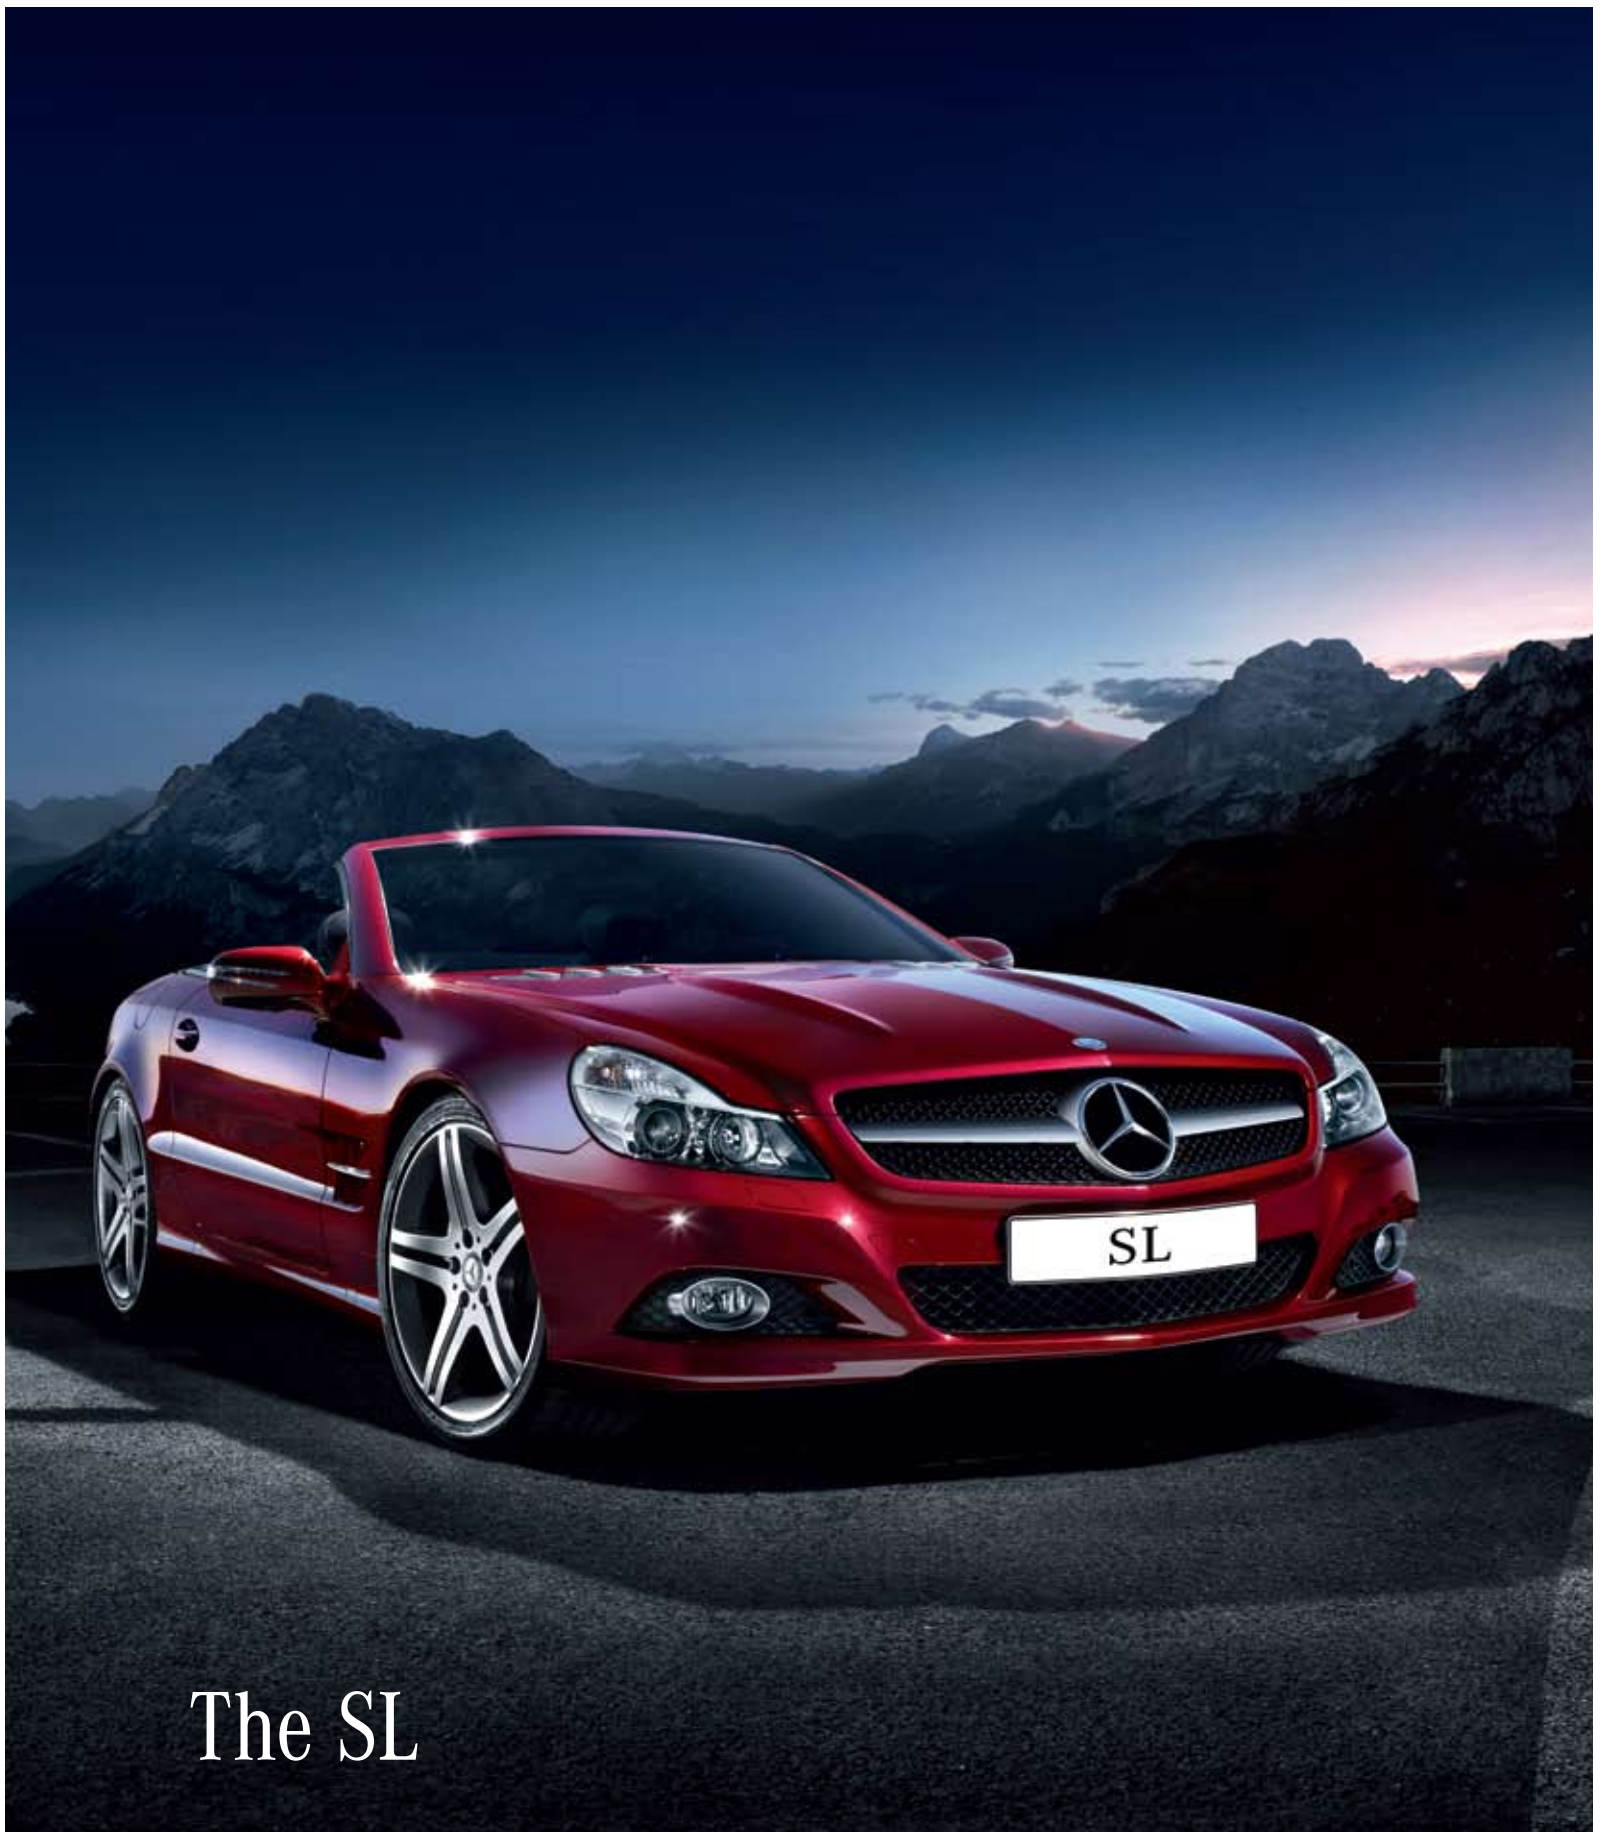

The SL

The legendary new generation SL is sports driving refined. The SL 600 reaches 100km/h in only 4.5 seconds, while revised V6 and V8 engines propel every SL in style. Its front end has been radically redesigned, with power domes on the bonnet reminiscent of the SL's history. Yet another reference to the past is the gill-like trim panels - they recall the air outlets of the legendary 300 SL. The new SL - a stunning synthesis of tradition and technology.

Available models:

- SL 300
- SL 350
- SL 500
- SL 600
- SL 63 AMG
- SL 65 AMG